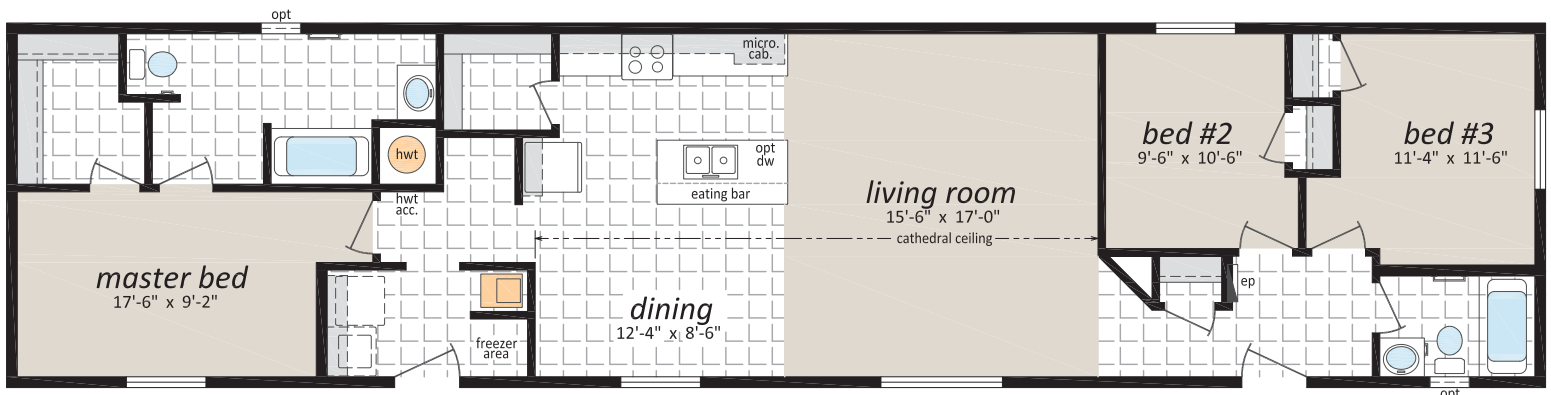

CJN Series

18' Wide Homes

www.sriregent-northland.ca

Note: Some exterior features may be optional or done by others on site.

CJN-1835

18' x 76', 1,368 sq. ft.

OPTIONAL
ENSUITE

Follow us: