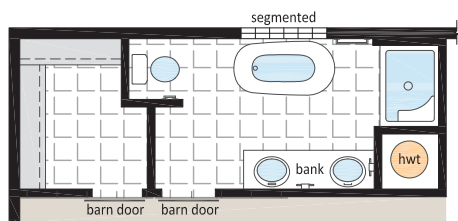

CJN Series

18' Wide Homes

www.sriregent-northland.ca

Note: Some exterior features may be optional or done by others on site.

CJN-1835

18' x 76', 1,368 sq. ft.

OPTIONAL
ENSUITE

Follow us: