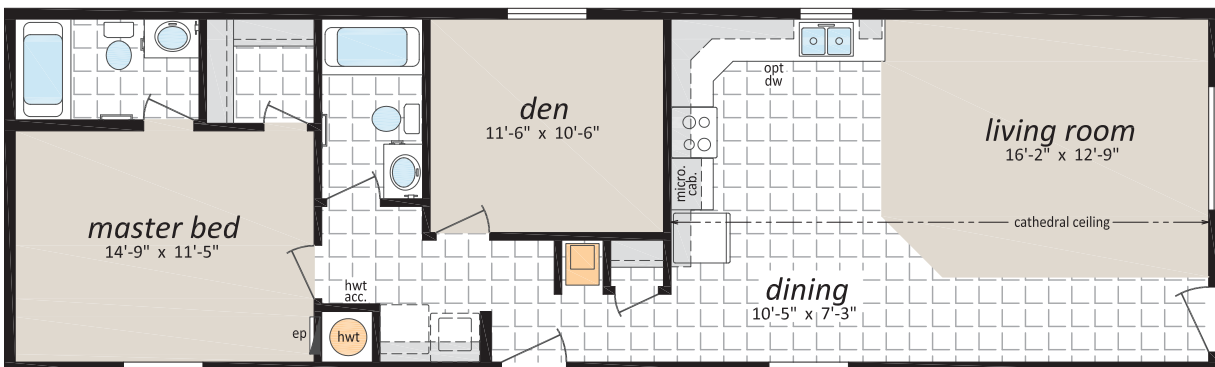

CJN Series

18' Wide Homes

www.sriregent-northland.ca

Note: Some exterior features may be optional or done by others on site.

CJN-1829

18' x 60', 1,080 sq. ft.

Follow us: