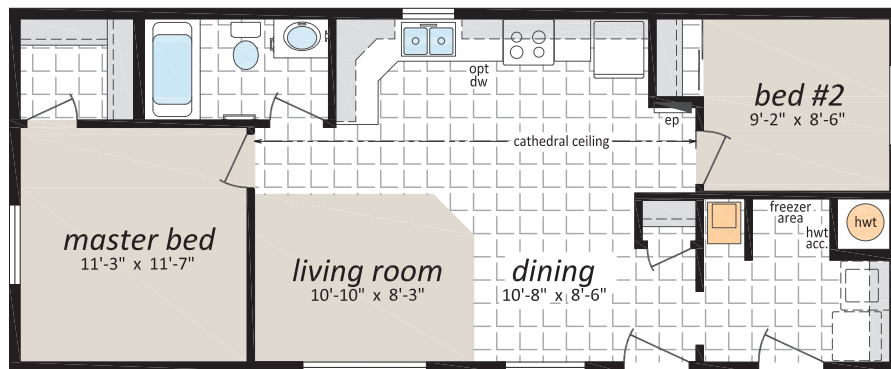

CJN Series

18' Wide Homes

www.sriregent-northland.ca

Note: Some exterior features may be optional or done by others on site.

CJN-1823

18' x 44', 792 sq. ft.

Follow us: