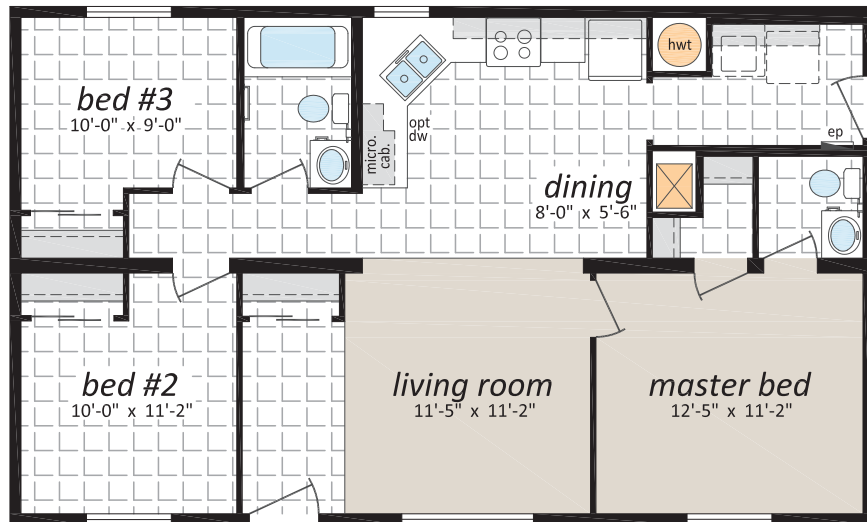

Rocky Mountain Home Series

Single and Sectional Homes

www.sriregent-northland.ca

Note: Some exterior features may be optional or done by others on site.

RM-501A, "Stanford"

24' x 40' - 960 sq. ft.

Follow us: