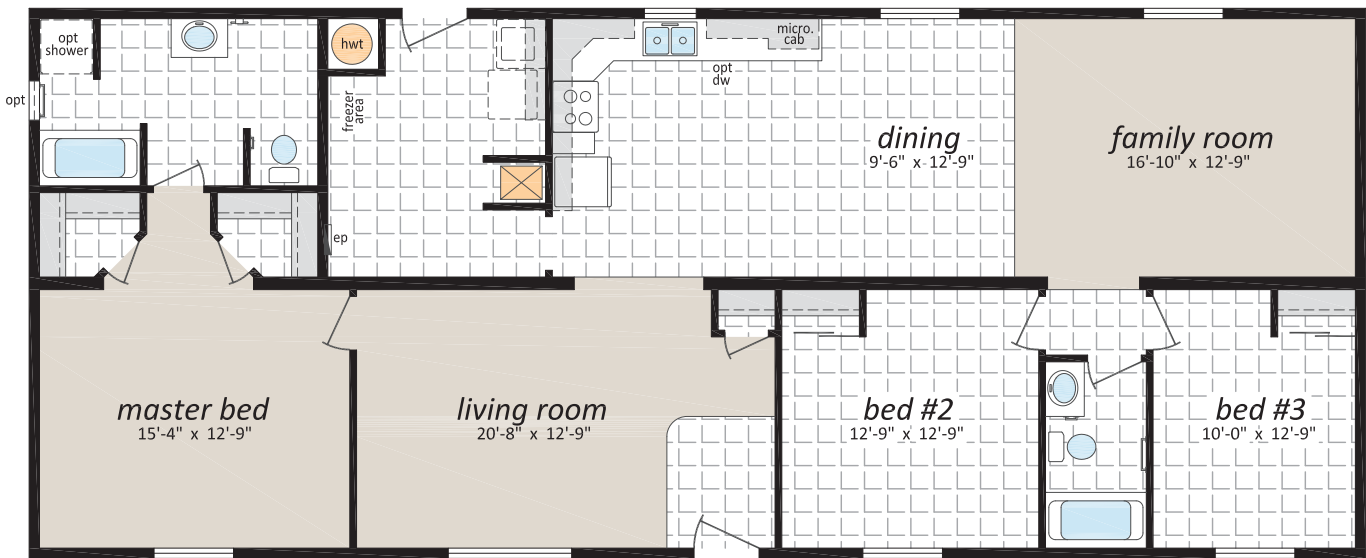

Rocky Mountain Home Series

Single and Sectional Homes

www.sriregent-northland.ca

Note: Some exterior features may be optional or done by others on site.

RM-2805, "Misty"

28' x 66' - 1,815 sq. ft.

Follow us: