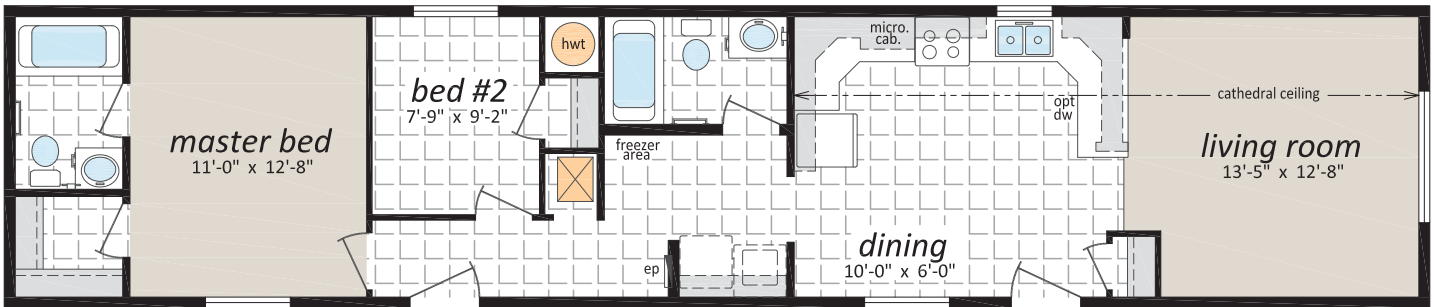

Rocky Mountain Home Series

Single and Sectional Homes

www.sriregent-northland.ca

Note: Some exterior features may be optional or done by others on site.

RM-1415, "Livingstone"

14' x 66' - 924 sq. ft.

Follow us: