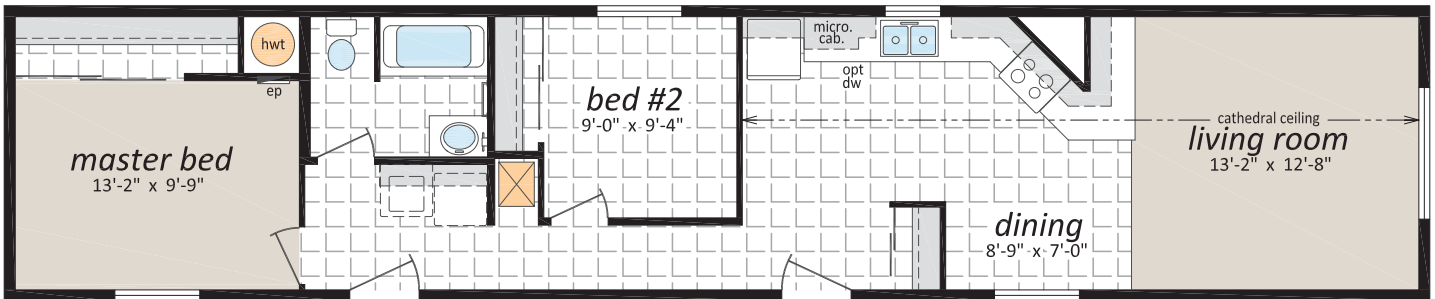

## RM-1411, "Van Home"

14' x 66' - 924 sq. ft.

Follow us: