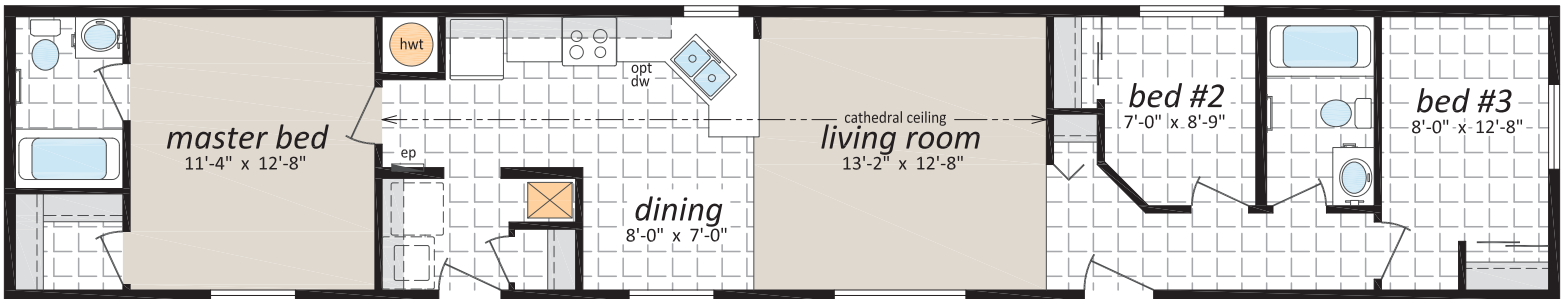

Rocky Mountain Home Series

Single and Sectional Homes

www.sriregent-northland.ca

Note: Some exterior features may be optional or done by others on site.

RM-1403, "Vermillion"

14' x 72' - 1,008 sq. ft.

Follow us: