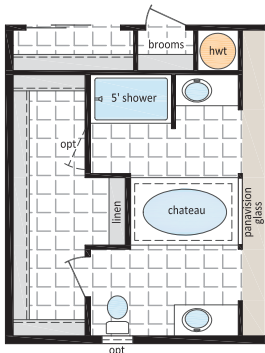

CJN Series

40' Wide Homes

www.sriregent-northland.ca

Note: Some exterior features may be optional or done by others on site.

CJ-4046-1

40' x 46', 1,840 sq. ft.

Proposed Stair Location for Optional Foundation Model