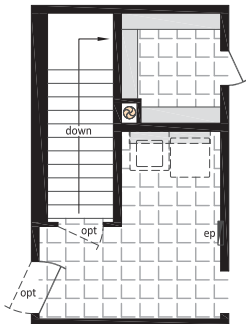

CJN Series

40' Wide Homes

www.sriregent-northland.ca

Note: Some exterior features may be optional or done by others on site.

CJ-4046-1

40' x 46', 1,840 sq. ft.

Proposed Stair Location for Optional Foundation Model