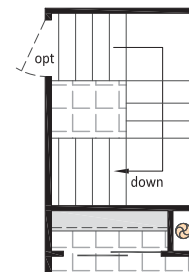

CJN Series

40' Wide Homes

www.sriregent-northland.ca

Note: Some exterior features may be optional or done by others on site.

CJ-4037-1

40' x 37', 1,480 sq. ft.

Proposed Stair Location for Optional Foundation Model