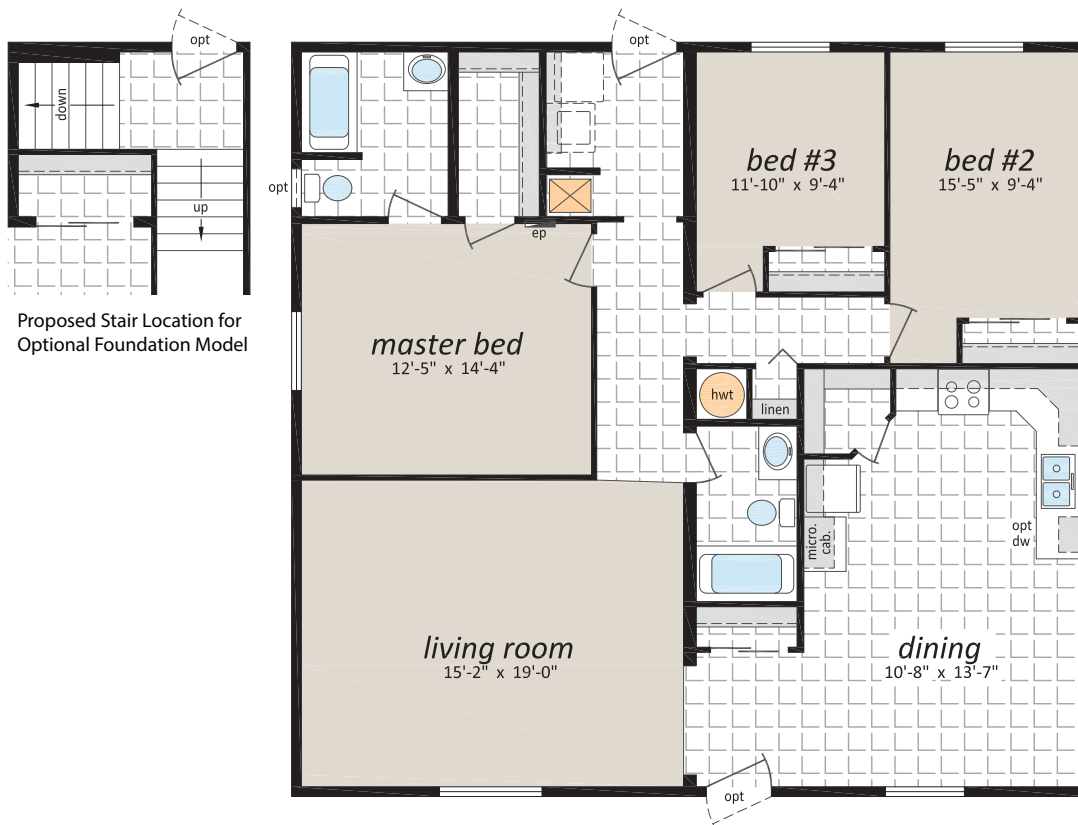

CJN Series

40' Wide Homes

www.sriregent-northland.ca

Note: Some exterior features may be optional or done by others on site.

CJ-4037-2

40' x 37', 1,480 sq. ft.

Follow us: