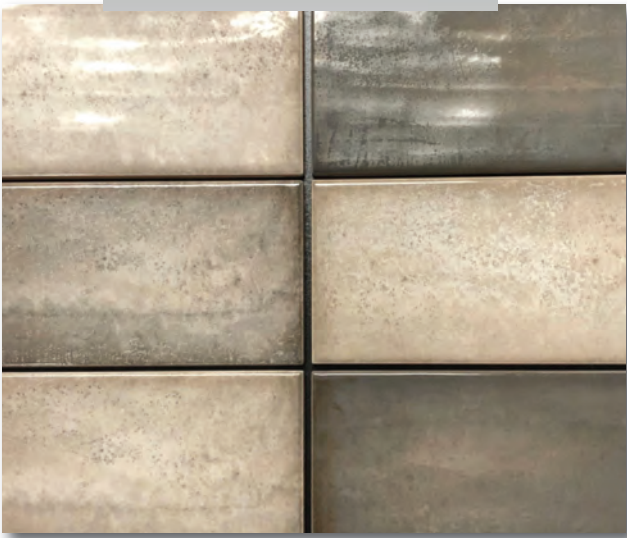

LEVEL 1

LEVEL 2

(this tier features more lines and veining)

LEVEL 3

(this tier features more lines and veining)

PREMIUM UPGRADE HIGH DEFINITION COUNTER TOPS

Brazilian laminate design granite featuring large-scale areas of soft white with grey and almond accents. Realism and elegance inspired from the real stone slab.

CERAMIC TILE 4" x 16" or Optional 3" x 6"

CERAMIC ACCENT GLASS TILE

TILE - 10"X20" CAPUAMULTI PERLA

- Sahara Beige
- Timberwolf
- Avalanche
- Rain

TILE - 4"X8" QUAYSIDE BROWN

Box 131 Stubb Ross Road
 Lethbridge, AB T4K 17N
 Ph: 403-328-7731
www.sriregent-northland.ca