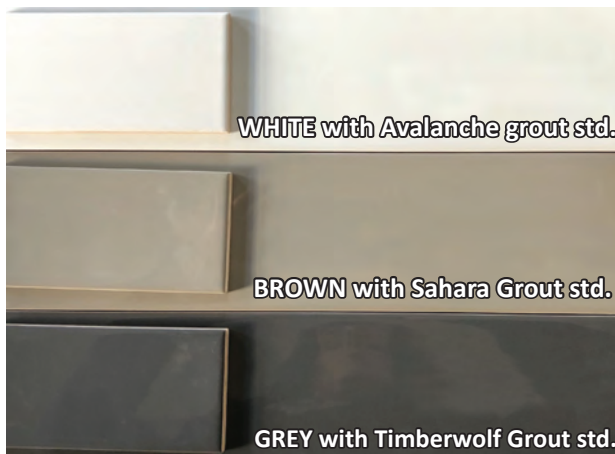

CERAMIC TILE 4" x 16" or Optional 3" x 6"