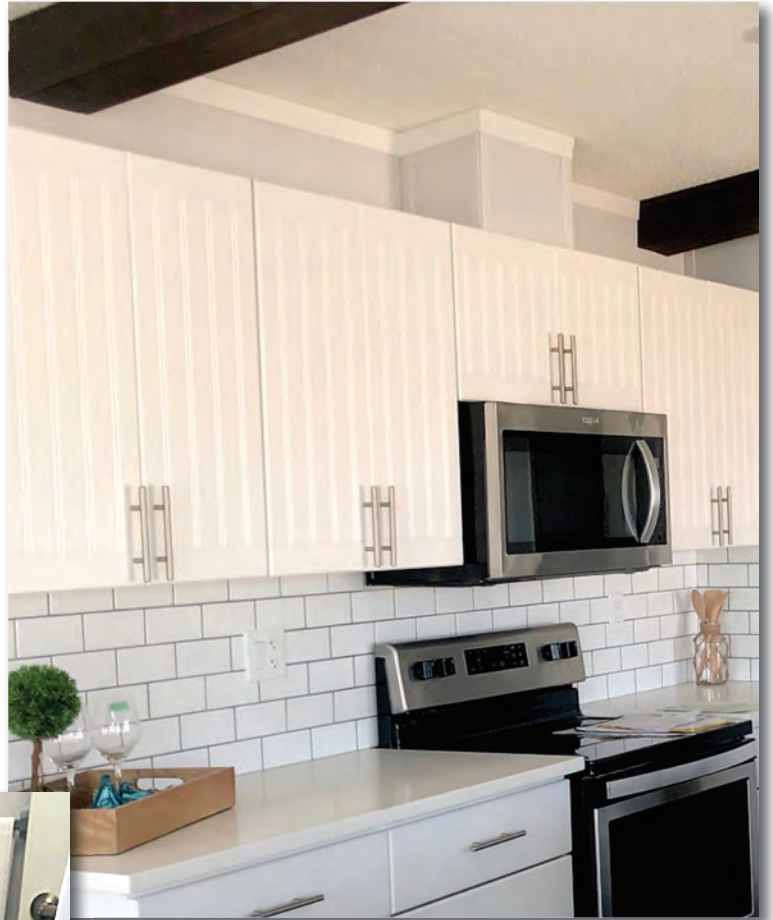

PVC OPTIONAL COTTAGE STYLE CABINET DOORS

PVC wrapped cabinet doors provide a truly durable and long lasting finish that is easily wiped down and requires virtually no maintenance. Today's technology means that these doors have a truly natural look and feel. These are available in all the standard colors—White, Pewter Pine, Smokewood and Espresso.