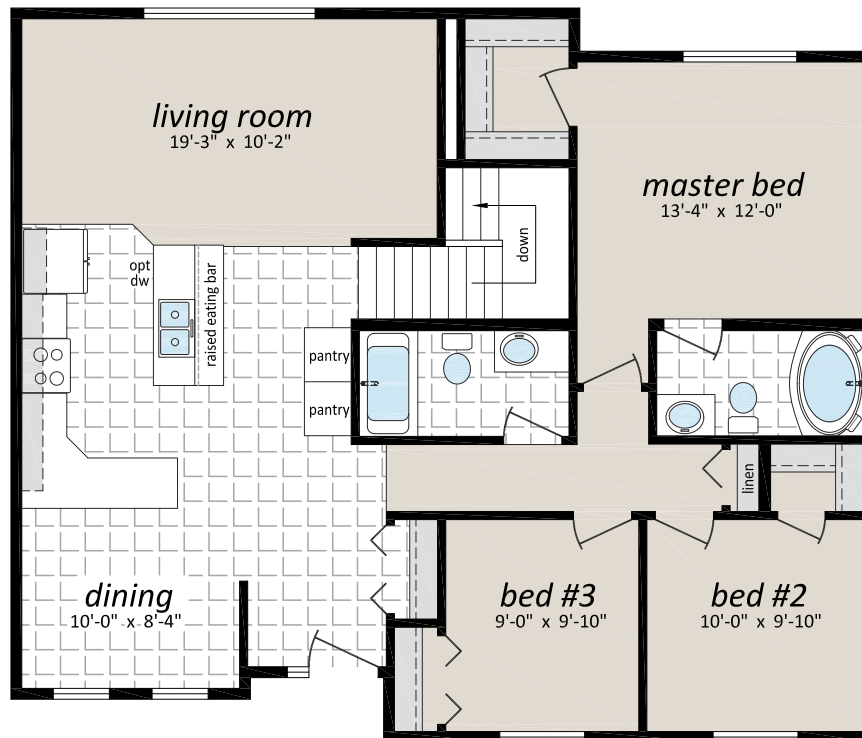

ACCENT HOMES

RTM Series

“The Manchester” • ACC-3400 • 34' x 40' • 1,290 sq. ft.

www.regenthomes.ca

Follow us: 